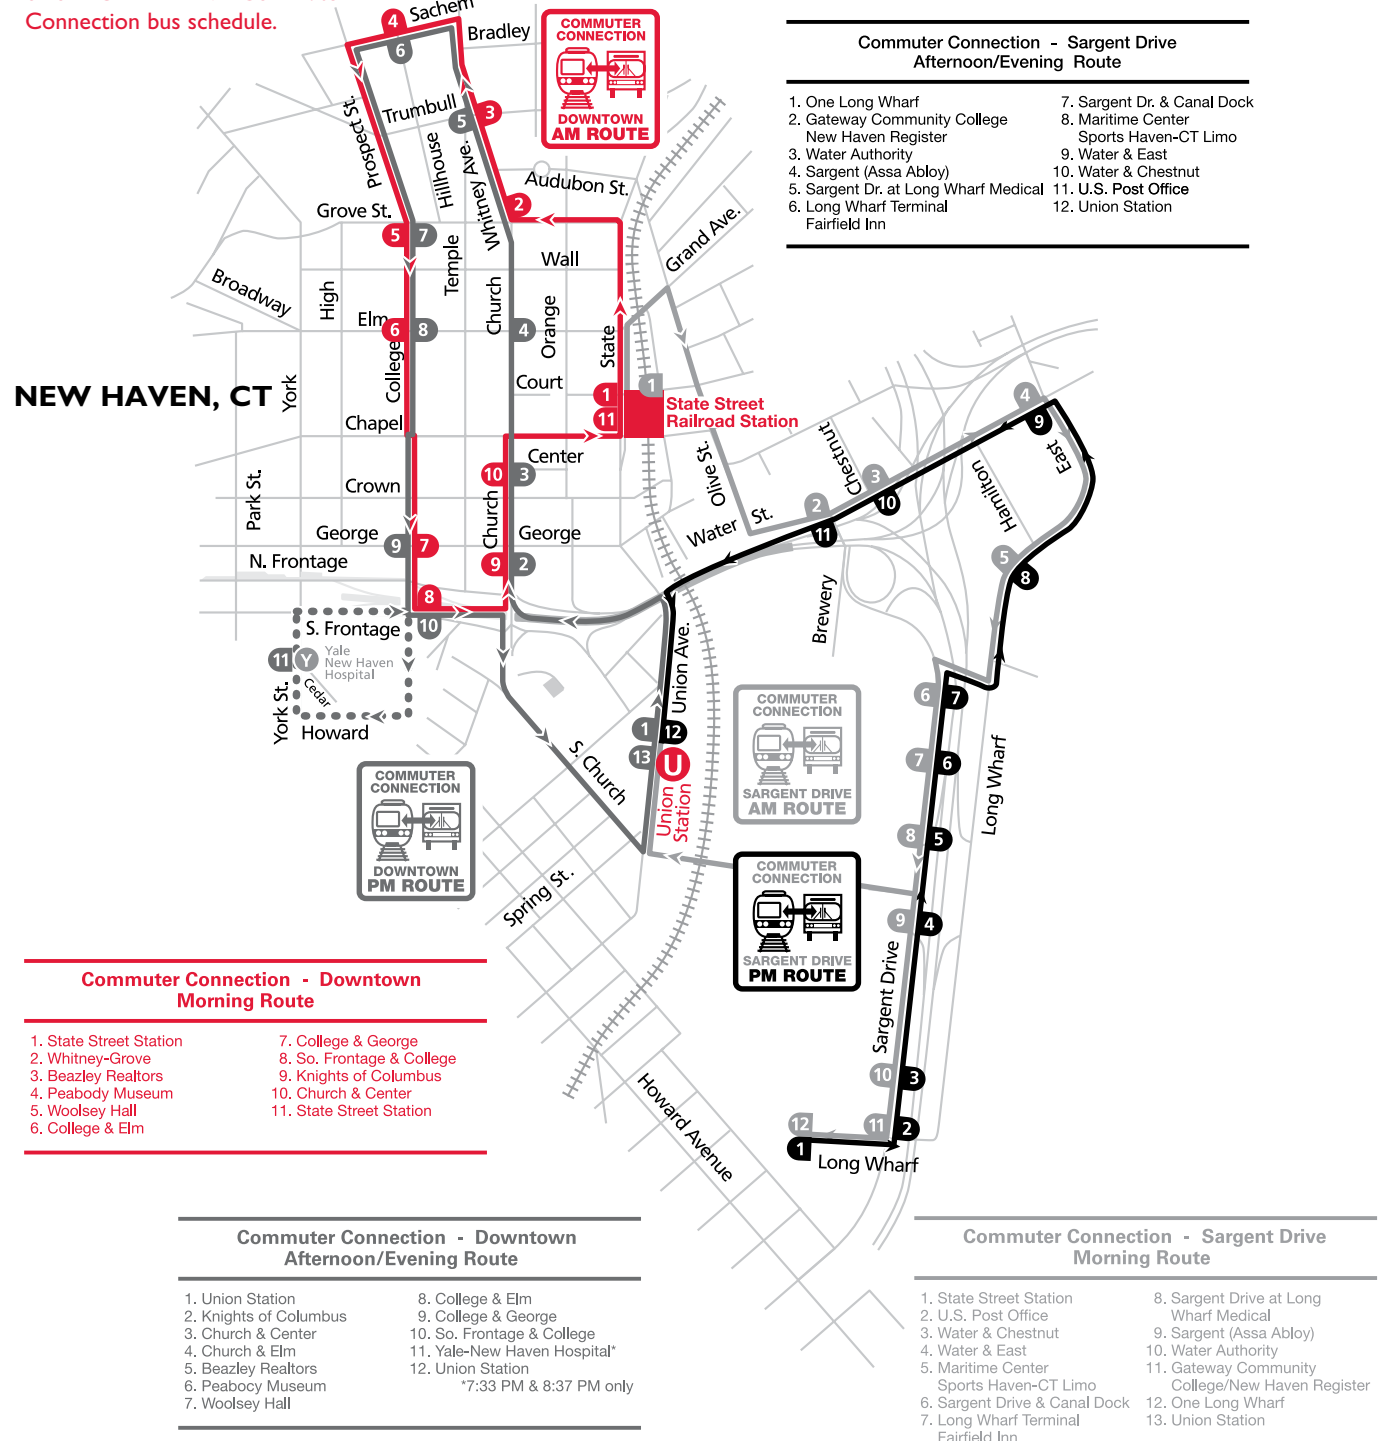

OFF PEAK										PM PEAK										OFF PEAK	
TO: OLD SAYBROOK and NEW LONDON	1606 AM	THRU 1610 AM	1622 PM	Special 1626* PM	1632 PM	1636 PM	1638 PM	Amtrak 176 PM	THRU 1640 PM	THRU 1644 PM	1646 PM	1656 PM	Amtrak 94 PM	1668 PM	1674 PM	Amtrak 178 PM	1682 PM				
NEW HAVEN Union Station <i>Commuter Connection Bus</i>	820	901	100	210	320 DT	427 SD, DT	502 SD, DT	518	542 SD, DT	604 SD, DT	635 SD, DT	700 DT	720	750 SD, DT	850	932	1005				
New Haven - State Street	909	102	212	322	429	504	SLE Multi-Ride Ticket Only	544	606	637	702	720	752	852	932	1007					
Branford								555	617	648	713	780	852	932	1018						
Guilford								603	625	656	721	781	852	932	1028						
Madison								609	631	702	727	782	852	932	1034						
Clinton								614	636	707	732	782	852	932	1039						
Westbrook								619	641	712	737	782	852	932	1044						
Old Saybrook	627	649	718	745	753	835	936	1001	1050												
New London					613			815					815			1023					

NOTE: All Eastbound trains from New Haven to Old Saybrook and New London may leave intermediate stations up to 5 minutes ahead of time shown.

For exact schedule and bus information, please call CT Transit at 203-624-0151, or consult the current DOWNTOWN or SARGENT DRIVE Commuter Connection bus schedule.

SD, DT - SLE trains connect with Commuter Connection **SARGENT DRIVE (SD)** and **DOWNTOWN (DT)** Buses at State Street Station in the morning, and at New Haven - Union Station in the evening.

C Connecting service via another Metro-North train to or from this station. Consult the Metro-North New Haven Line schedule or call RIDEWORKS at 1-800-ALL-RIDE.

* **Special Trains 1626 and 1675** will operate on Fridays May 28 through September 3, 2010.

Amtrak Amtrak trains shown on this schedule will honor New London and Old Saybrook SLE Multi-ride tickets.