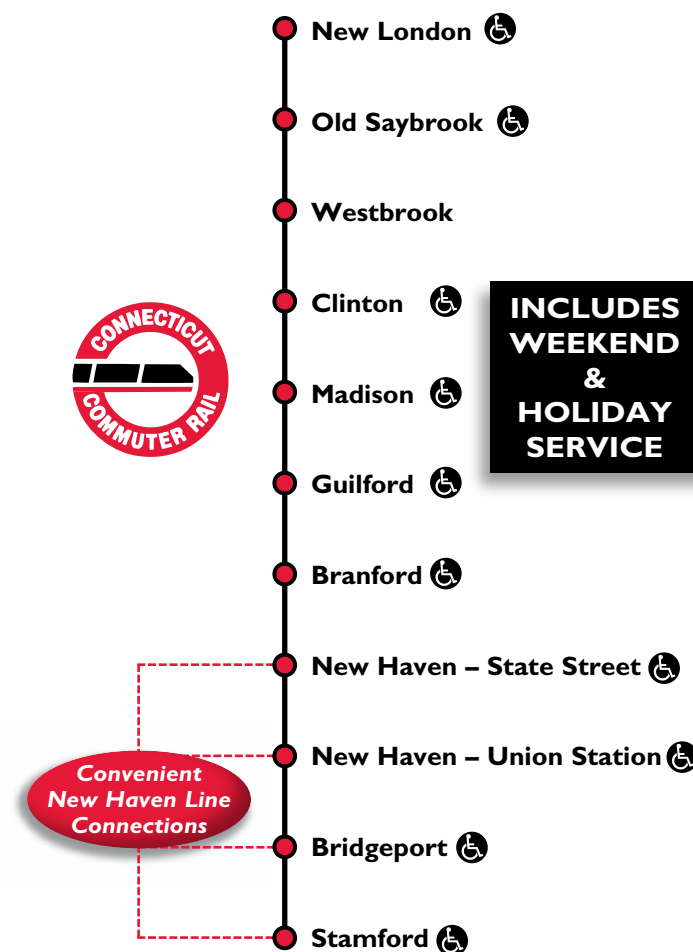

Child's Fare: Up to four children 11 years old and younger travel for free with a fare-paying adult.

WEEKENDS & HOLIDAYS

The Shore Line East Weekend Schedule will be in effect for Saturdays, Sundays, and the following holidays: January 18 (MLK Birthday), February 15 (Presidents' Day), and May 31 (Memorial Day).

AMTRAK TRAINS EXPANDED CROSS-HONORING OF SLE MULTI-RIDE TICKETS

Select Amtrak trains now honor valid Shore Line East (SLE) Monthly, Weekly and Ten-Trip Multi-Ride tickets.

SLE Multi-Ride tickets must be purchased prior to boarding Amtrak trains. **ONLY SLE Old Saybrook and New London** Multi-Ride tickets will be accepted on-board select Amtrak trains, Monday through Friday only (excluding holidays).

SLE customers must present valid SLE Multi-Ride tickets to the Amtrak conductor each time they travel.

EFFECTIVE JANUARY 18, 2010

Shore Line East Connecticut Commuter Rail

INCLUDES WEEKEND & HOLIDAY SERVICE